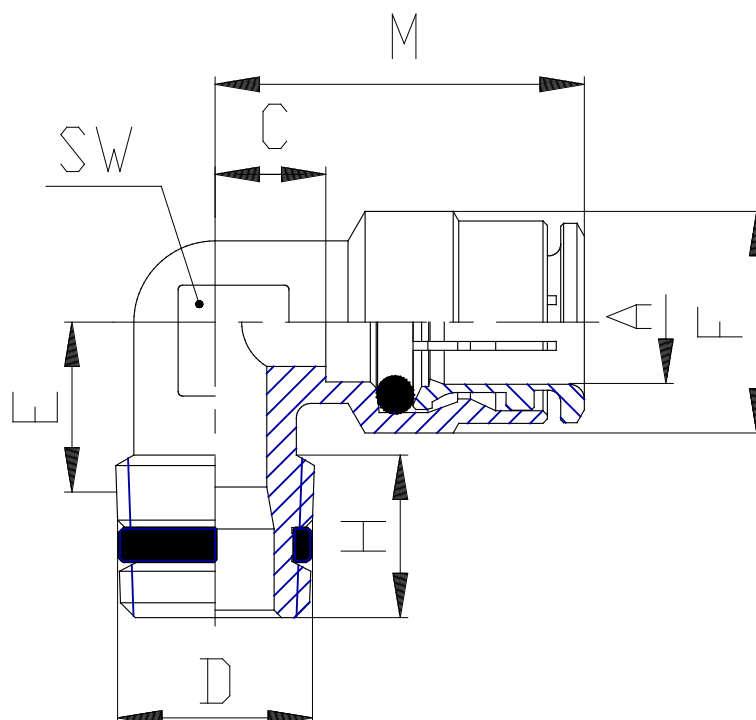

Mod. S6500 - Series 6000 fittings

Product code: S6500 5-1/4

Datasheet creation date: 20/05/2026 00:56

Check the most updated document online [click here](#)

TECHNICAL DATA

Mod.	S6500 5-1/4
------	-------------

Mod. S6500 - Series 6000 fittings

Product code: S6500 5-1/4

DIMENSIONS

A (mm)	5
D	R1/4
C (mm)	5.5
E (mm)	11.5
F (mm)	10.0
H (mm)	12.0
M (mm)	20.5
SW (mm)	9