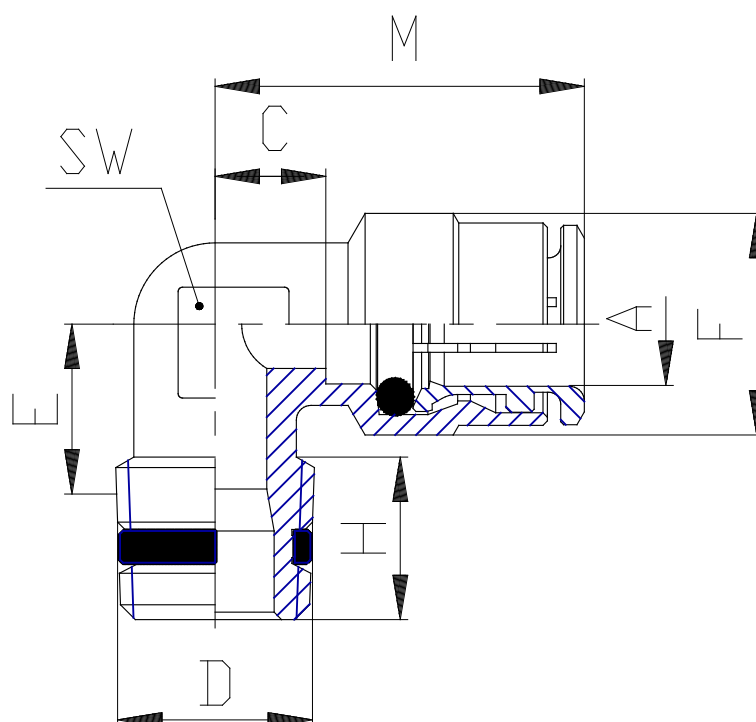

## Mod. S6500 - Series 6000 fittings

Product code: S6500 4-1/8

Datasheet creation date: 19/05/2026 18:07

Check the most updated document online [click here](#)

### TECHNICAL DATA

Mod.	S6500 4-1/8
------	-------------

## Mod. S6500 - Series 6000 fittings

Product code: S6500 4-1/8

### **DIMENSIONS**

<b>A (mm)</b>	4
<b>D</b>	R1/8
<b>C (mm)</b>	3.5
<b>E (mm)</b>	8.5
<b>F (mm)</b>	9.0
<b>H (mm)</b>	7.5
<b>M (mm)</b>	17.5
<b>SW (mm)</b>	8