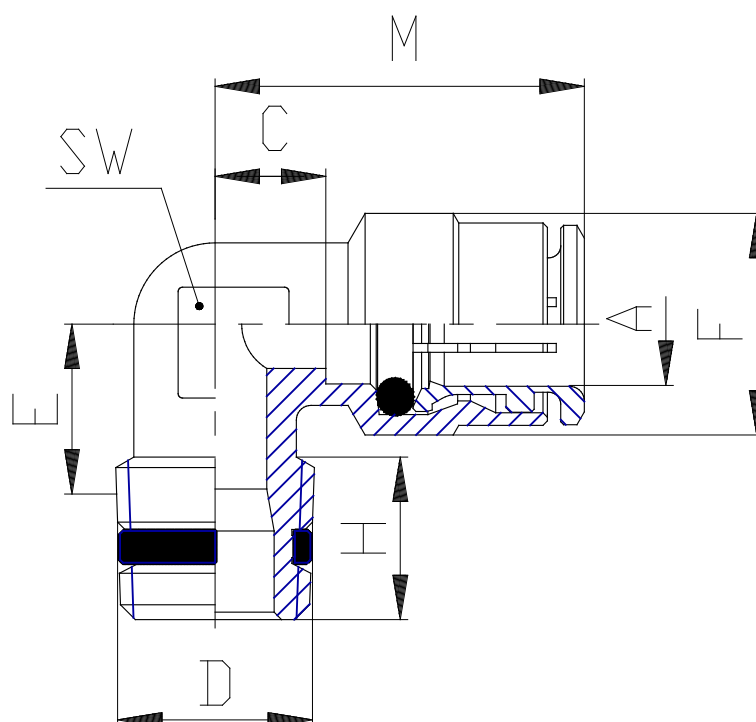

Mod. S6500 - Series 6000 fittings

Product code: S6500 4-1/4

Datasheet creation date: 19/05/2026 22:45

Check the most updated document online [click here](#)

TECHNICAL DATA

Mod.	S6500 4-1/4
------	-------------

Mod. S6500 - Series 6000 fittings

Product code: S6500 4-1/4

DIMENSIONS

A (mm)	4
D	R1/4
C (mm)	5.0
E (mm)	11.5
F (mm)	9.0
H (mm)	12.0
M (mm)	19.0
SW (mm)	9