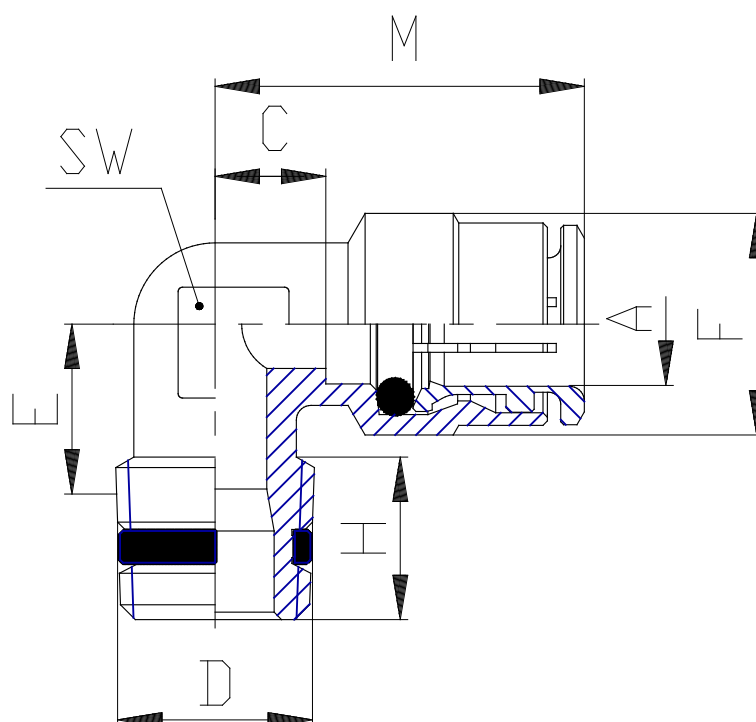

Mod. S6500 - Series 6000 fittings

Product code: S6500 12-3/8

Datasheet creation date: 19/05/2026 18:06

Check the most updated document online [click here](#)

■ TECHNICAL DATA

Mod.	S6500 12-3/8
------	--------------

Mod. S6500 - Series 6000 fittings

Product code: S6500 12-3/8

DIMENSIONS

A (mm)	12
D	R3/8
C (mm)	7.5
E (mm)	14.5
F (mm)	19.5
H (mm)	12.5
M (mm)	28.5
SW (mm)	15