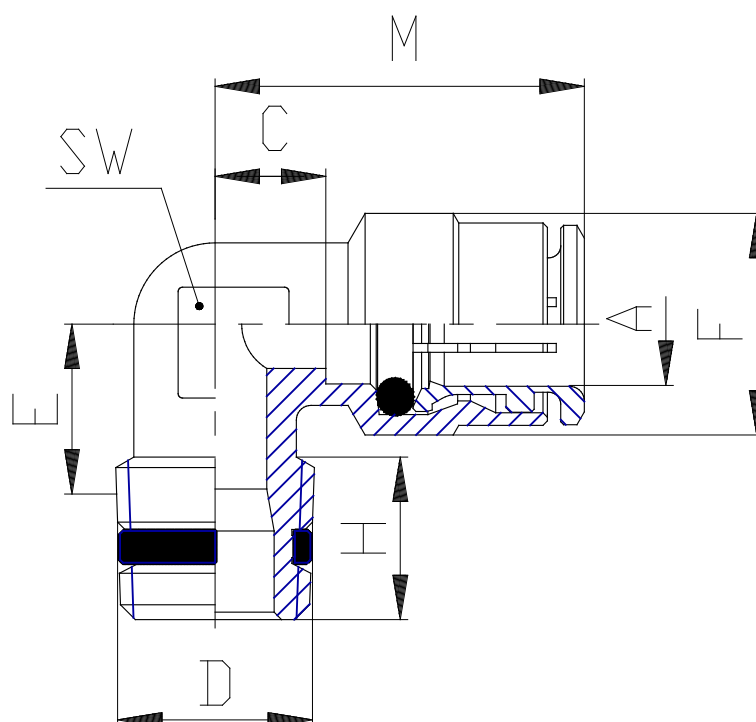

Mod. S6500 - Series 6000 fittings

Product code: S6500 12-1/4

Datasheet creation date: 19/05/2026 18:07

Check the most updated document online [click here](#)

TECHNICAL DATA

Mod.	S6500 12-1/4
------	--------------

Mod. S6500 - Series 6000 fittings

Product code: S6500 12-1/4

DIMENSIONS

A (mm)	12
D	R1/4
C (mm)	7.5
E (mm)	14.5
F (mm)	19.5
H (mm)	12.0
M (mm)	28.5
SW (mm)	15