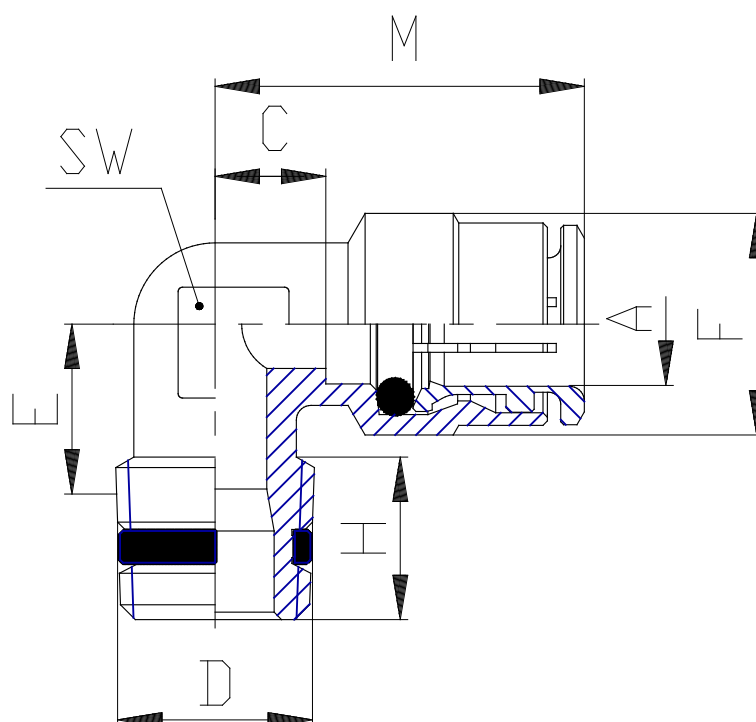

Mod. S6500 - Series 6000 fittings

Product code: S6500 10-3/8

Datasheet creation date: 19/05/2026 18:05

Check the most updated document online [click here](#)

TECHNICAL DATA

Mod.	S6500 10-3/8
------	--------------

Mod. S6500 - Series 6000 fittings

Product code: S6500 10-3/8

DIMENSIONS

A (mm)	10
D	R3/8
C (mm)	6.5
E (mm)	12.5
F (mm)	16.5
H (mm)	11.5
M (mm)	26.5
SW (mm)	13