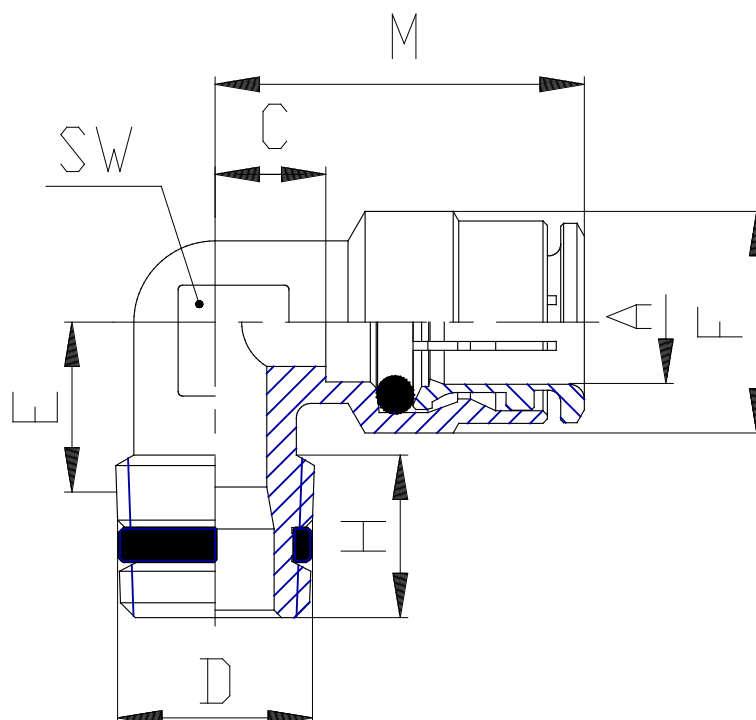

## Mod. S6500 - Series 6000 fittings

Product code: S6500 10-1/4

Datasheet creation date: 19/05/2026 18:06

Check the most updated document online [click here](#)

### TECHNICAL DATA

Mod.	S6500 10-1/4
------	--------------

## Mod. S6500 - Series 6000 fittings

Product code: S6500 10-1/4

### DIMENSIONS

<b>A (mm)</b>	10
<b>D</b>	R1/4
<b>C (mm)</b>	6.5
<b>E (mm)</b>	13.0
<b>F (mm)</b>	16.5
<b>H (mm)</b>	12.0
<b>M (mm)</b>	26.5
<b>SW (mm)</b>	13