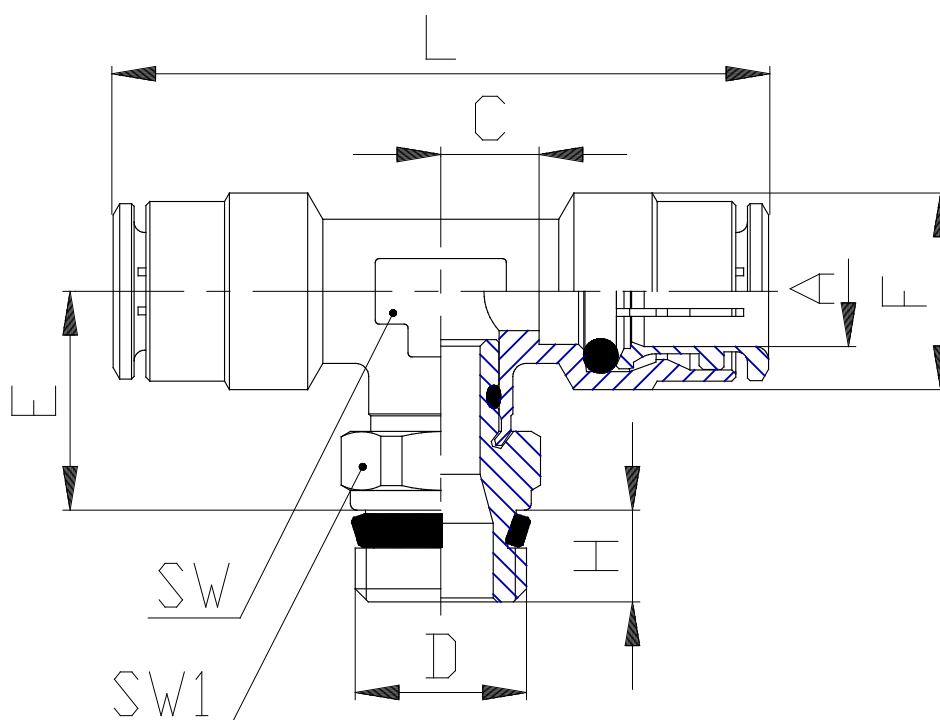

## Mod. S6430 - Series 6000 fittings

Product code: S6430 5-1/4

Datasheet creation date: 19/05/2026 18:05

Check the most updated document online [click here](#)

### ■ TECHNICAL DATA

Mod.	S6430 5-1/4
------	-------------

## Mod. S6430 - Series 6000 fittings

Product code: S6430 5-1/4

### DIMENSIONS

<b>A (mm)</b>	5
<b>D</b>	G1/4
<b>C (mm)</b>	5.5
<b>E (mm)</b>	14.5
<b>F (mm)</b>	10.0
<b>H (mm)</b>	7.0
<b>L (mm)</b>	41
<b>SW (mm)</b>	9
<b>SW1 (mm)</b>	14