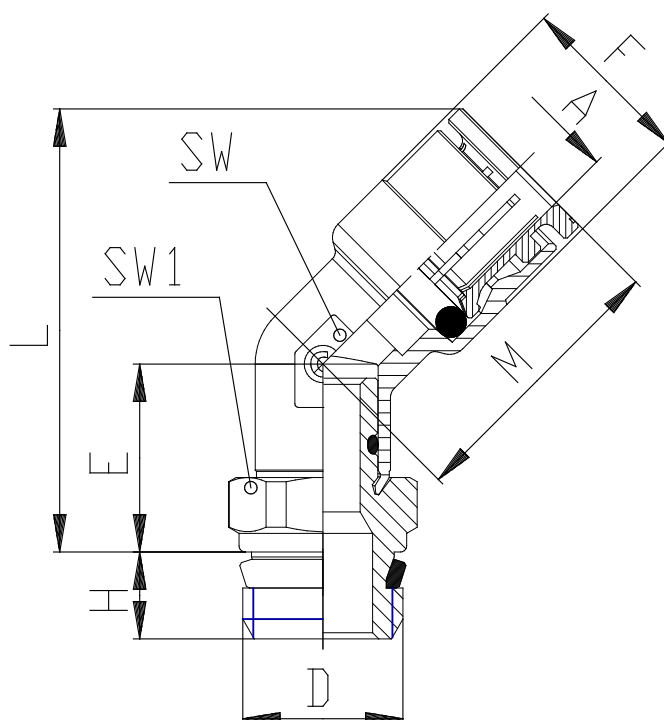

## Mod. S6110 - Series 6000 fittings

Product code: S6110 12-1/4

Datasheet creation date: 19/05/2026 18:05

Check the most updated document online [click here](#)

### TECHNICAL DATA

Mod. (mm)	S6110 12-1/4
-----------	--------------

## Mod. S6110 - Series 6000 fittings

Product code: S6110 12-1/4

### DIMENSIONS

<b>A (mm)</b>	12
<b>D (mm)</b>	G1/4
<b>E (mm)</b>	15.5
<b>F (mm)</b>	19.5
<b>H (mm)</b>	7.0
<b>L (mm)</b>	40.5
<b>M (mm)</b>	26.5
<b>SW (mm)</b>	15
<b>SW1 (mm)</b>	17