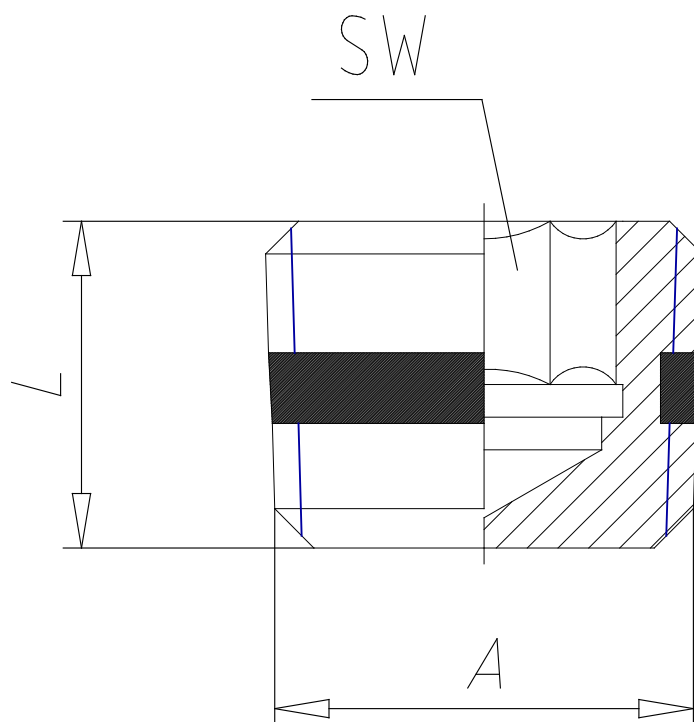

Mod. S2615 - Sprint fittings Serie S2000

Product code: S2615 3/8

Datasheet creation date: 19/05/2026 18:05

Check the most updated document online [click here](#)

TECHNICAL DATA

| | |
|------|-----------|
| Mod. | S2615 3/8 |
|------|-----------|

Mod. S2615 - Sprint fittings Serie S2000

Product code: S2615 3/8

DIMENSIONS

| | |
|----------------|------|
| A | R3/8 |
| L (mm) | 10 |
| SW (mm) | 8 |