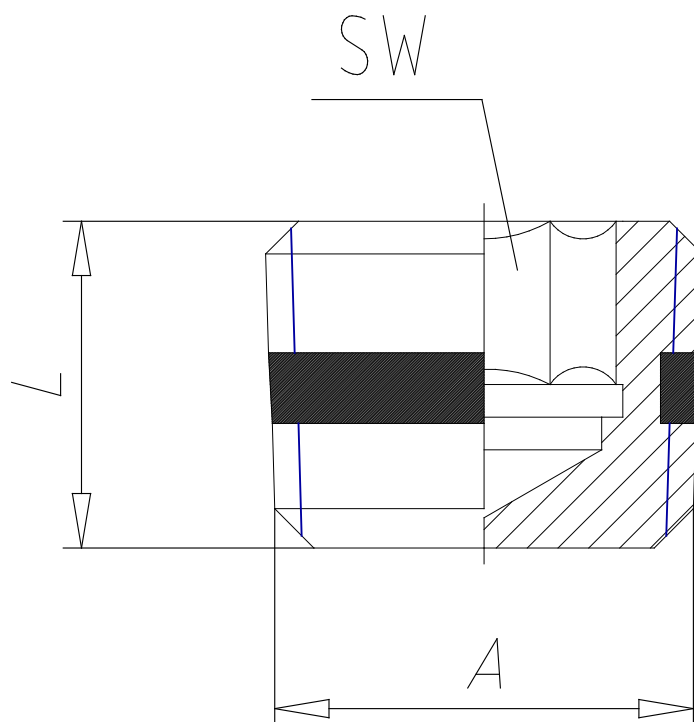

## Mod. S2615 - Sprint fittings Serie S2000

Product code: S2615 1/8

Datasheet creation date: 19/05/2026 08:54

Check the most updated document online [click here](#)

### TECHNICAL DATA

Mod.	S2615 1/8
------	-----------

## Mod. S2615 - Sprint fittings Serie S2000

Product code: S2615 1/8

### **DIMENSIONS**

<b>A</b>	R1/8
<b>L (mm)</b>	8
<b>SW (mm)</b>	5