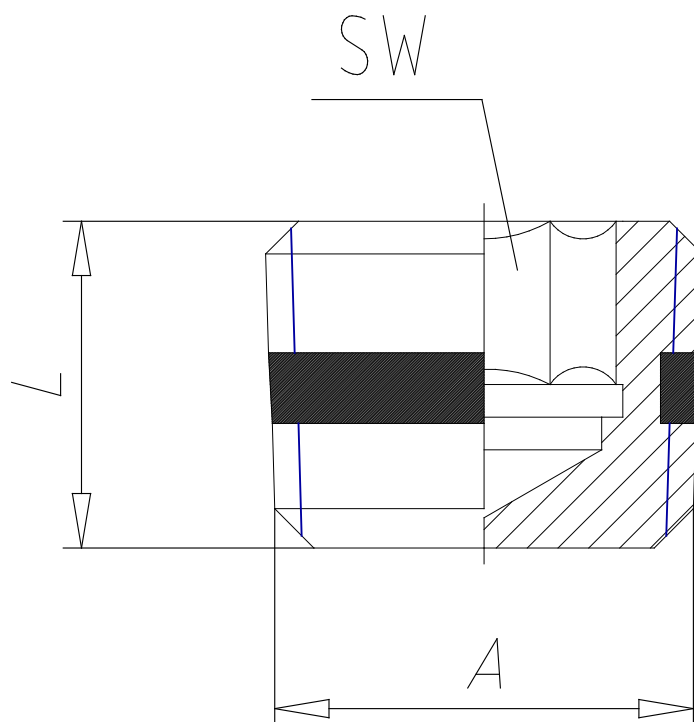

Mod. S2615 - Sprint fittings Serie S2000

Product code: S2615 1/4

Datasheet creation date: 19/05/2026 08:54

Check the most updated document online [click here](#)

■ TECHNICAL DATA

Mod.	S2615 1/4
------	-----------

Mod. S2615 - Sprint fittings Serie S2000

Product code: S2615 1/4

DIMENSIONS

A	R1/4
L (mm)	10
SW (mm)	7