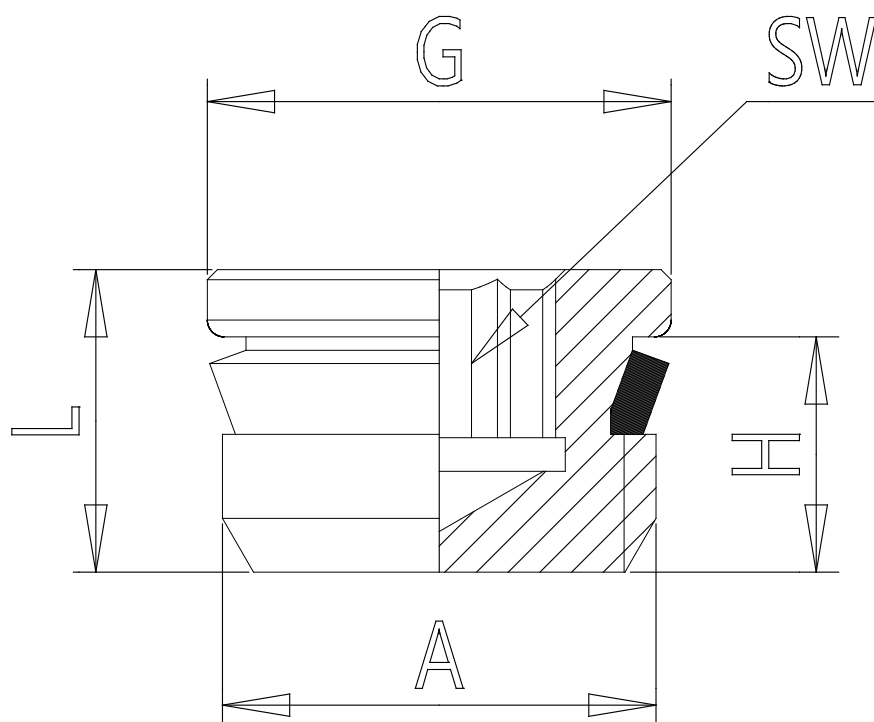

## Mod. S2610 - Sprint fittings Serie S2000

Product code: S2610 1/4

Datasheet creation date: 19/05/2026 08:54

Check the most updated document online [click here](#)

### ■ TECHNICAL DATA

Mod.	S2610 1/4
------	-----------

## Mod. S2610 - Sprint fittings Serie S2000

Product code: S2610 1/4

### **DIMENSIONS**

<b>A</b>	G1/4
<b>G (mm)</b>	13.8
<b>H (mm)</b>	7
<b>L (mm)</b>	9.0
<b>SW (mm)</b>	6
<b>Weight (g)</b>	6