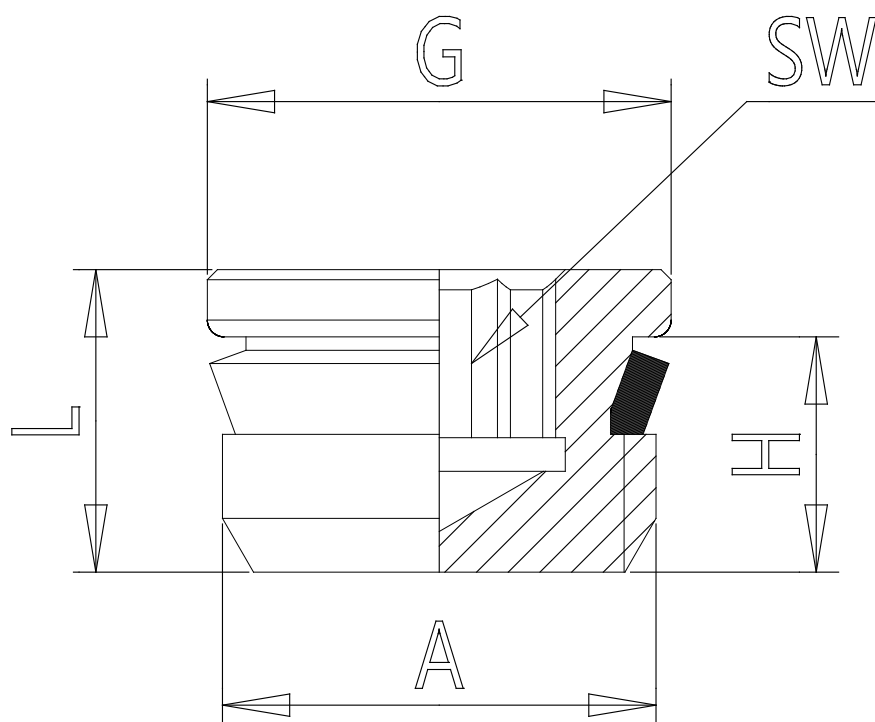

Mod. S2610 - Sprint fittings Serie S2000

Product code: S2610 1/2

Datasheet creation date: 19/05/2026 08:54

Check the most updated document online [click here](#)

■ TECHNICAL DATA

Mod.	S2610 1/2
------	-----------

Mod. S2610 - Sprint fittings Serie S2000

Product code: S2610 1/2

DIMENSIONS

A	G1/2
G (mm)	21.8
H (mm)	9
L (mm)	11.0
SW (mm)	10
Weight (g)	21