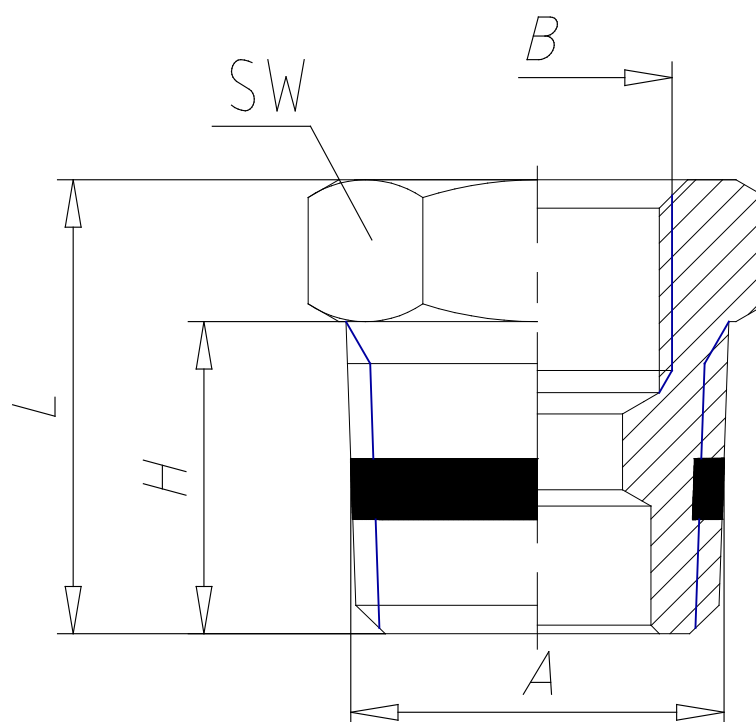

Mod. S2530 - Sprint fittings Serie S2000

Product code: S2530 1/4-1/8

Datasheet creation date: 19/05/2026 08:54

Check the most updated document online [click here](#)

TECHNICAL DATA

Mod.	S2530 1/4-1/8
------	---------------

Mod. S2530 - Sprint fittings Serie S2000

Product code: S2530 1/4-1/8

DIMENSIONS

A	R1/4
B	G1/8
H (mm)	11.0
L (mm)	16.0
SW (mm)	14