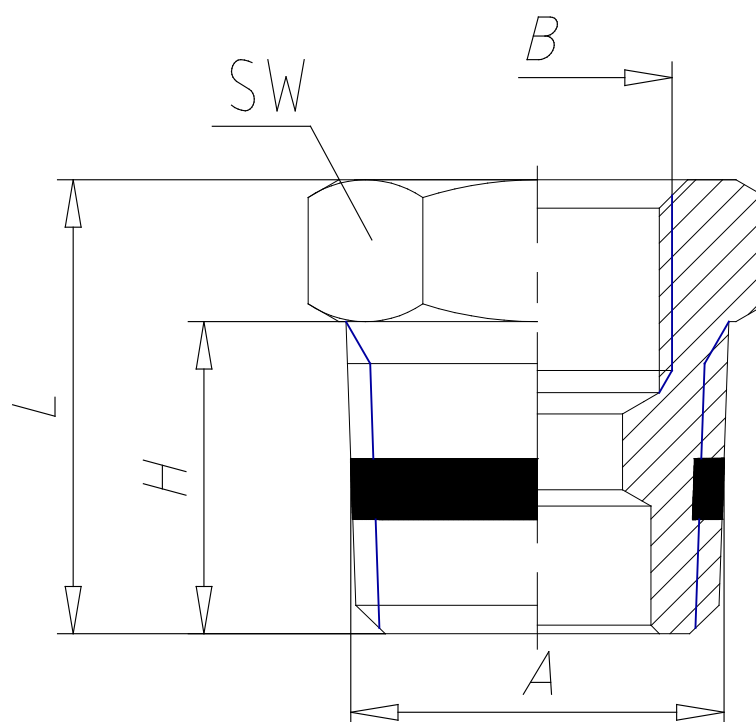

## Mod. S2530 - Sprint fittings Serie S2000

Product code: S2530 1/2-1/8

Datasheet creation date: 19/05/2026 18:05

Check the most updated document online [click here](#)

### TECHNICAL DATA

Mod.	S2530 1/2-1/8
------	---------------

## Mod. S2530 - Sprint fittings Serie S2000

Product code: S2530 1/2-1/8

### DIMENSIONS

<b>A</b>	R1/2
<b>B</b>	G1/8
<b>H (mm)</b>	14.0
<b>L (mm)</b>	19.5
<b>SW (mm)</b>	22