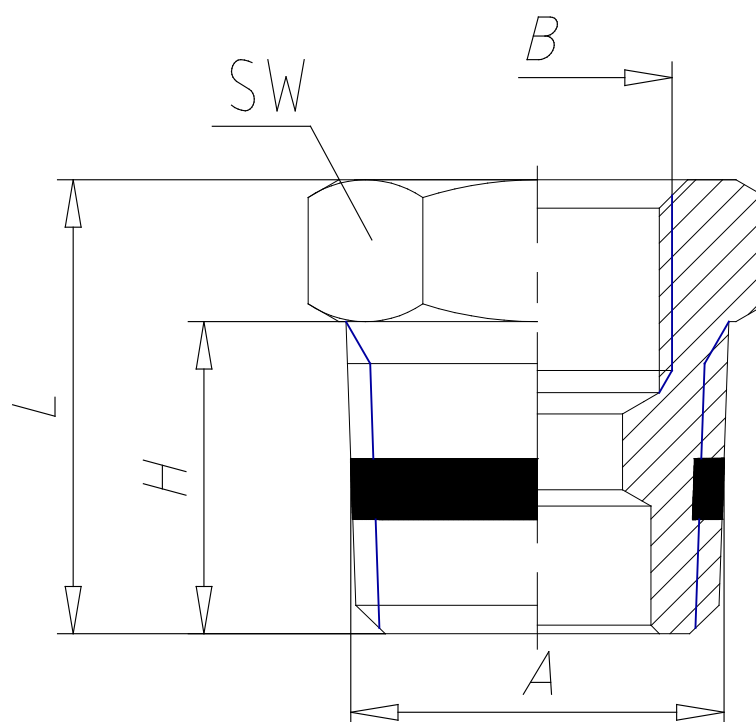

## Mod. S2530 - Sprint fittings Serie S2000

Product code: S2530 1/2-1/4

Datasheet creation date: 19/05/2026 09:00

Check the most updated document online [click here](#)

### TECHNICAL DATA

Mod.	S2530 1/2-1/4
------	---------------

## Mod. S2530 - Sprint fittings Serie S2000

Product code: S2530 1/2-1/4

### DIMENSIONS

<b>A</b>	R1/2
<b>B</b>	G1/4
<b>H (mm)</b>	14.0
<b>L (mm)</b>	19.5
<b>SW (mm)</b>	22