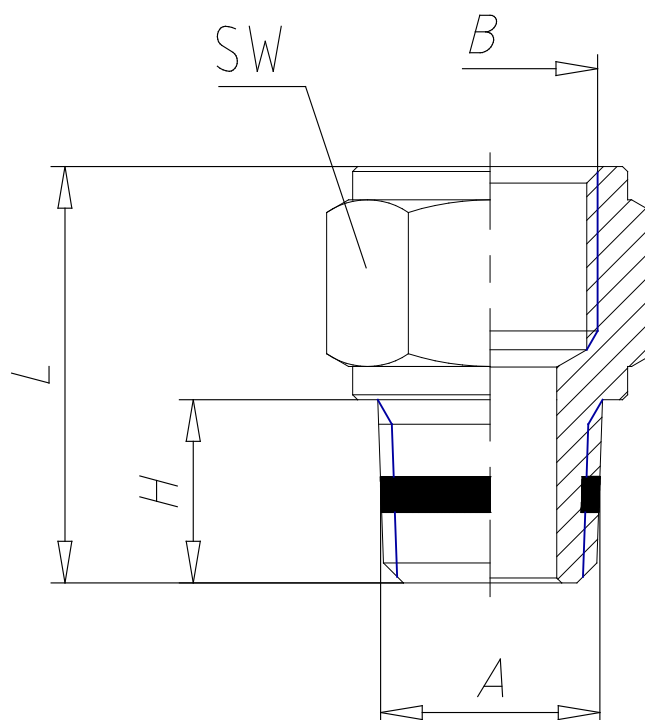

## Mod. S2520 - Sprint fittings Serie S2000

Product code: S2520 1/8-1/4

Datasheet creation date: 19/05/2026 08:54

Check the most updated document online [click here](#)

### TECHNICAL DATA

Mod.	S2520 1/8-1/4
------	---------------

## Mod. S2520 - Sprint fittings Serie S2000

Product code: S2520 1/8-1/4

### DIMENSIONS

<b>A</b>	R1/8
<b>B</b>	G1/4
<b>H (mm)</b>	7.5
<b>L (mm)</b>	19.0
<b>SW (mm)</b>	17