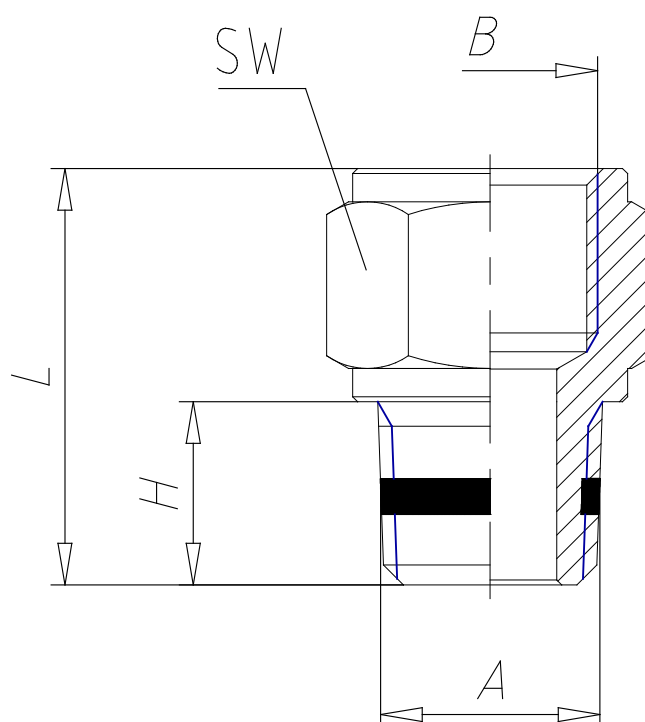

Mod. S2520 - Sprint fittings Serie S2000

Product code: S2520 1/4-1/4

Datasheet creation date: 19/05/2026 18:05

Check the most updated document online [click here](#)

■ TECHNICAL DATA

Mod.	S2520 1/4-1/4
------	---------------

Mod. S2520 - Sprint fittings Serie S2000

Product code: S2520 1/4-1/4

DIMENSIONS

A	R1/4
B	G1/4
H (mm)	11.0
L (mm)	22.5
SW (mm)	17