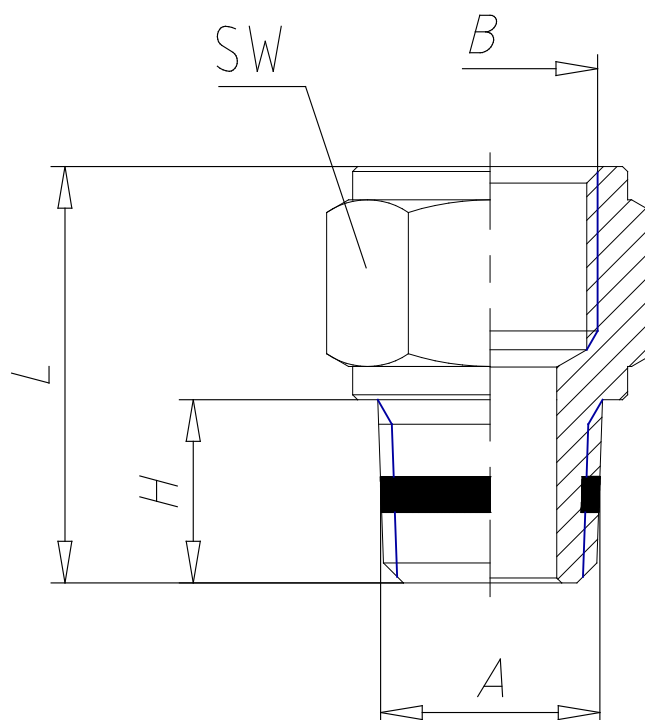

## Mod. S2520 - Sprint fittings Serie S2000

Product code: S2520 1/4-1/2

Datasheet creation date: 19/05/2026 18:05

Check the most updated document online [click here](#)

### TECHNICAL DATA

Mod.	S2520 1/4-1/2
------	---------------

## Mod. S2520 - Sprint fittings Serie S2000

Product code: S2520 1/4-1/2

### DIMENSIONS

<b>A</b>	R1/4
<b>B</b>	G1/2
<b>H (mm)</b>	11.0
<b>L (mm)</b>	27.5
<b>SW (mm)</b>	24