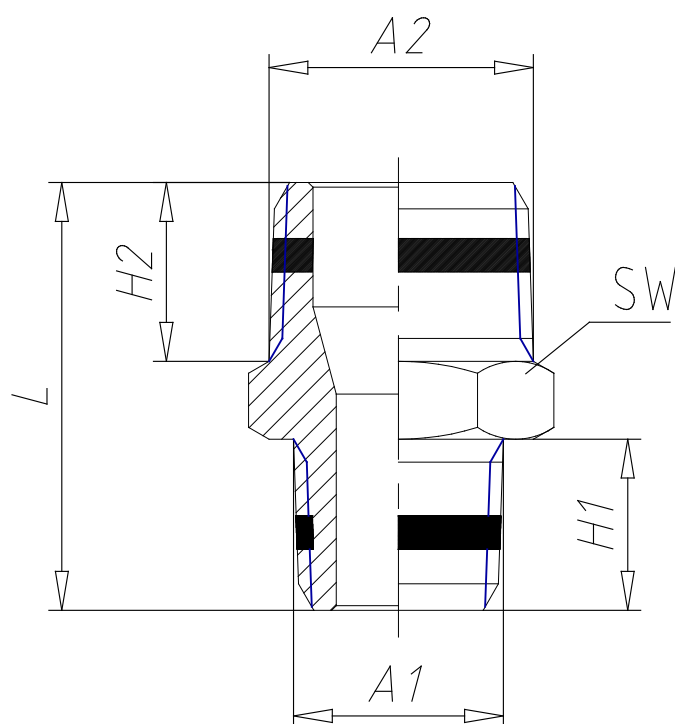

Mod. S2510 - Sprint fittings Serie S2000

Product code: S2510 1/4-1/2

Datasheet creation date: 19/05/2026 18:05

Check the most updated document online [click here](#)

TECHNICAL DATA

Mod.	S2510 1/4-1/2
------	---------------

Mod. S2510 - Sprint fittings Serie S2000

Product code: S2510 1/4-1/2

DIMENSIONS

A1	R1/4
A2	R1/2
H1 (mm)	11.0
H2 (mm)	14.0
L (mm)	30.5
SW (mm)	22