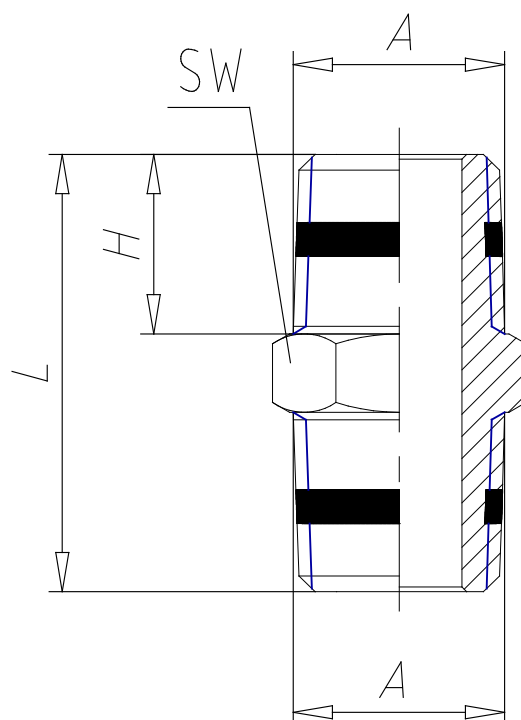

Mod. S2500 - Sprint fittings Serie S2000

Product code: S2500 3/8

Datasheet creation date: 19/05/2026 18:04

Check the most updated document online [click here](#)

TECHNICAL DATA

Mod.	S2500 3/8
------	-----------

Mod. S2500 - Sprint fittings Serie S2000

Product code: S2500 3/8

DIMENSIONS

A	R3/8
H (mm)	11.5
L (mm)	28.0
SW (mm)	17