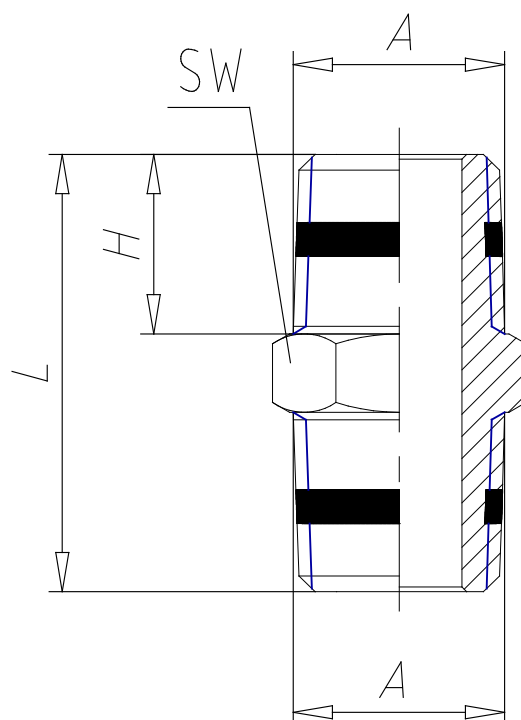

Mod. S2500 - Sprint fittings Serie S2000

Product code: S2500 1/8

Datasheet creation date: 19/05/2026 08:54

Check the most updated document online [click here](#)

TECHNICAL DATA

Mod.	S2500 1/8
------	-----------

Mod. S2500 - Sprint fittings Serie S2000

Product code: S2500 1/8

DIMENSIONS

A	R1/8
H (mm)	7.5
L (mm)	19.5
SW (mm)	12