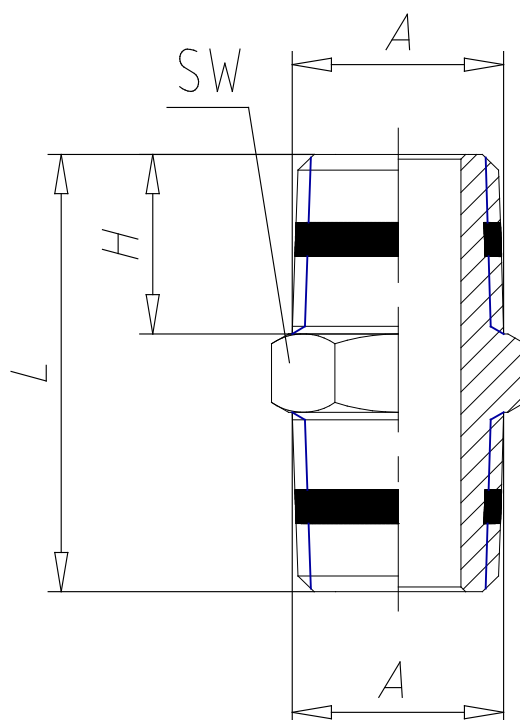

Mod. S2500 - Sprint fittings Serie S2000

Product code: S2500 1/4

Datasheet creation date: 19/05/2026 08:54

Check the most updated document online [click here](#)

TECHNICAL DATA

Mod.	S2500 1/4
------	-----------

Mod. S2500 - Sprint fittings Serie S2000

Product code: S2500 1/4

DIMENSIONS

A	R1/4
H (mm)	11.0
L (mm)	27.0
SW (mm)	14