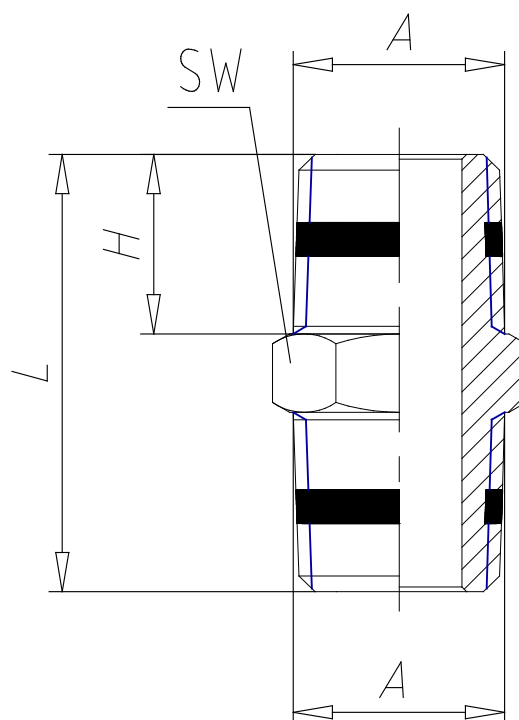

## Mod. S2500 - Sprint fittings Serie S2000

Product code: S2500 1/2

Datasheet creation date: 19/05/2026 18:05

Check the most updated document online [click here](#)

### TECHNICAL DATA

Mod.	S2500 1/2
------	-----------

## Mod. S2500 - Sprint fittings Serie S2000

Product code: S2500 1/2

### **DIMENSIONS**

<b>A</b>	R1/2
<b>H (mm)</b>	14.0
<b>L (mm)</b>	33.5
<b>SW (mm)</b>	22