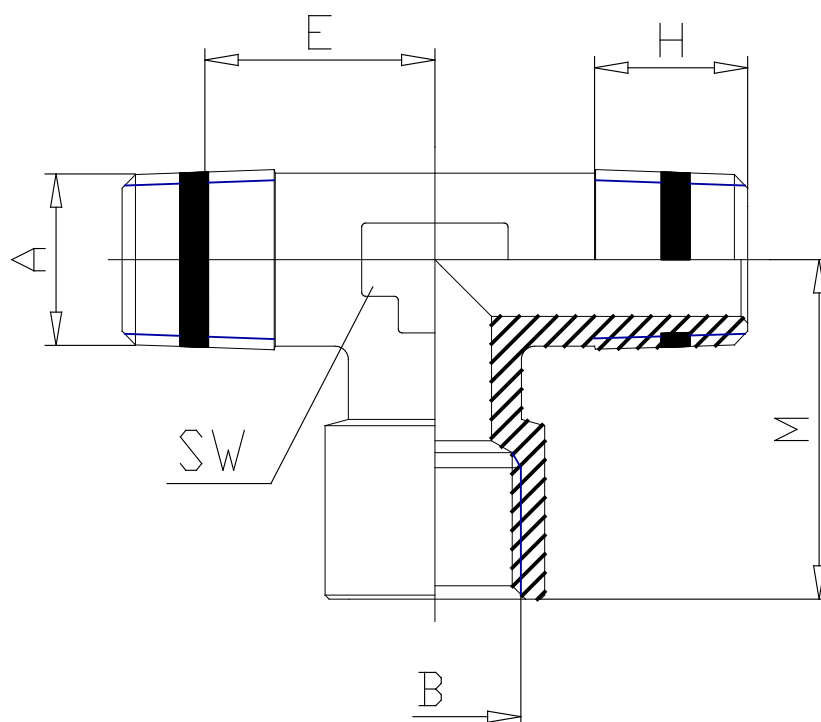

Mod. S2090 - Sprint fittings Serie S2000

Product code: S2090 1/8-1/8

Datasheet creation date: 19/05/2026 18:05

Check the most updated document online [click here](#)

TECHNICAL DATA

Mod.	S2090 1/8-1/8
------	---------------

Mod. S2090 - Sprint fittings Serie S2000

Product code: S2090 1/8-1/8

DIMENSIONS

A	R1/8
B	G1/8
E (mm)	11.5
H (mm)	8.5
M (mm)	19.0
SW (mm)	12