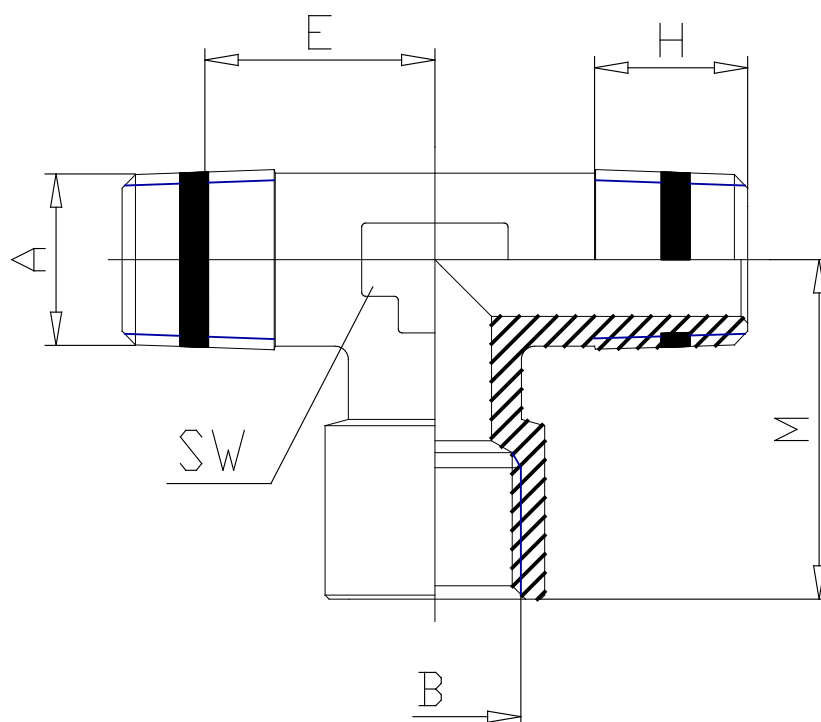

## Mod. S2090 - Sprint fittings Serie S2000

Product code: S2090 1/4-1/4

Datasheet creation date: 19/05/2026 18:04

Check the most updated document online [click here](#)

### TECHNICAL DATA

Mod.	S2090 1/4-1/4
------	---------------

## Mod. S2090 - Sprint fittings Serie S2000

Product code: S2090 1/4-1/4

### DIMENSIONS

<b>A</b>	R1/4
<b>B</b>	G1/4
<b>E (mm)</b>	15.0
<b>H (mm)</b>	11.0
<b>M (mm)</b>	23.0
<b>SW (mm)</b>	14