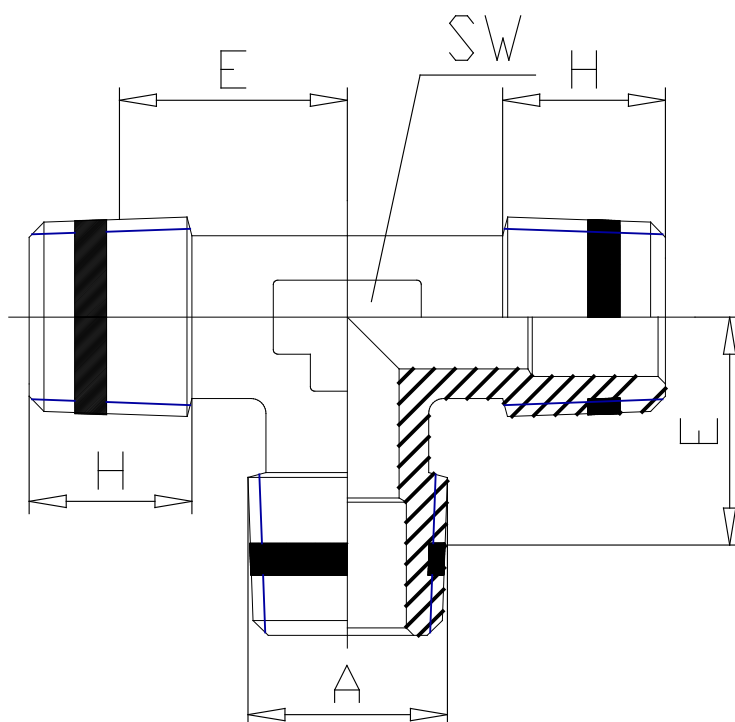

## Mod. S2080 - Sprint fittings Serie S2000

Product code: S2080 1/8

Datasheet creation date: 19/05/2026 18:05

Check the most updated document online [click here](#)

### ■ TECHNICAL DATA

Mod.	S2080 1/8
------	-----------

## Mod. S2080 - Sprint fittings Serie S2000

Product code: S2080 1/8

### DIMENSIONS

A	R1/8
E (mm)	11.5
H (mm)	7.5
SW (mm)	9