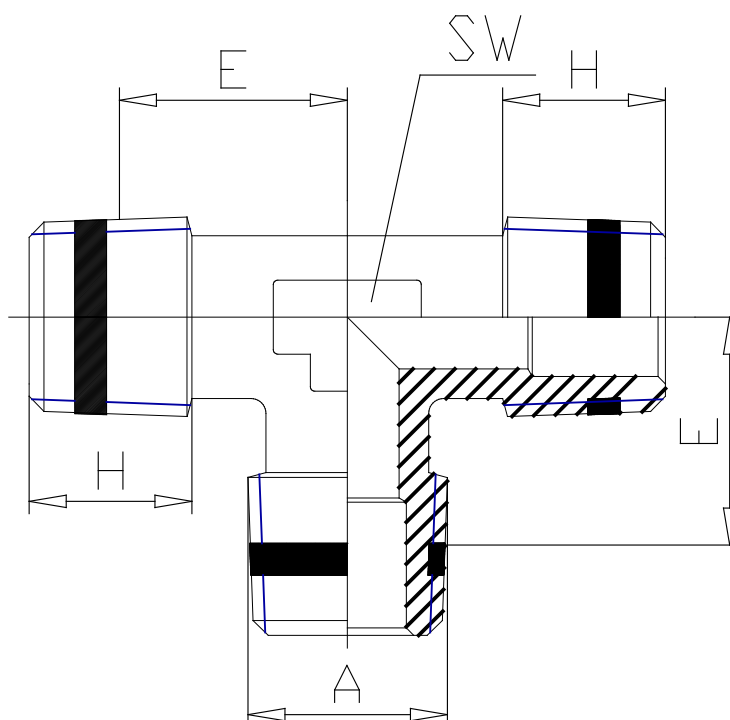

Mod. S2080 - Sprint fittings Serie S2000

Product code: S2080 1/4

Datasheet creation date: 19/05/2026 18:04

Check the most updated document online [click here](#)

TECHNICAL DATA

Mod.	S2080 1/4
------	-----------

Mod. S2080 - Sprint fittings Serie S2000

Product code: S2080 1/4

DIMENSIONS

A	R1/4
E (mm)	13.5
H (mm)	11.0
SW (mm)	12