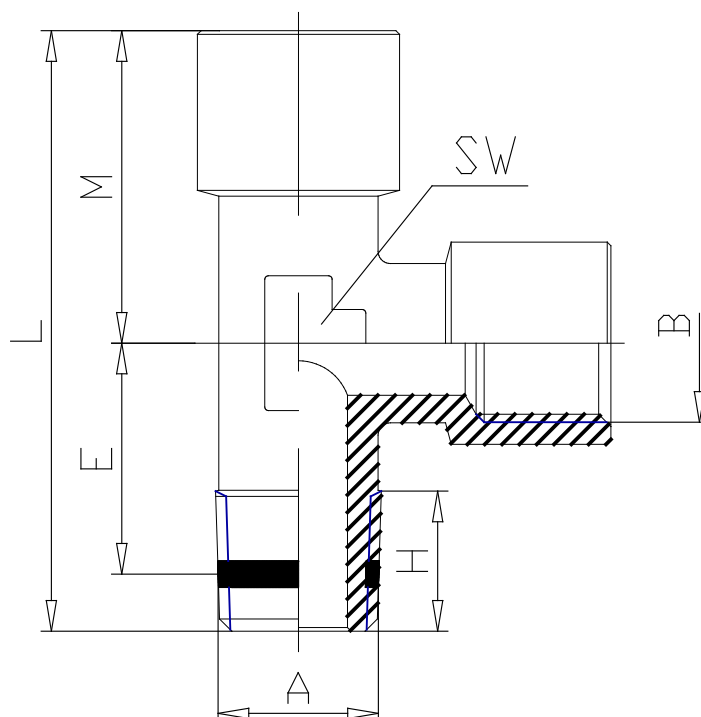

## Mod. S2070 - Sprint fittings Serie S2000

Product code: S2070 1/8-1/8

Datasheet creation date: 19/05/2026 08:54

Check the most updated document online [click here](#)

### TECHNICAL DATA

Mod.	S2070 1/8-1/8
------	---------------

## Mod. S2070 - Sprint fittings Serie S2000

Product code: S2070 1/8-1/8

### **DIMENSIONS**

<b>A</b>	R1/8
<b>B</b>	G1/8
<b>E (mm)</b>	11.5
<b>H (mm)</b>	8.5
<b>L (mm)</b>	37.0
<b>M (mm)</b>	19.0
<b>SW (mm)</b>	12