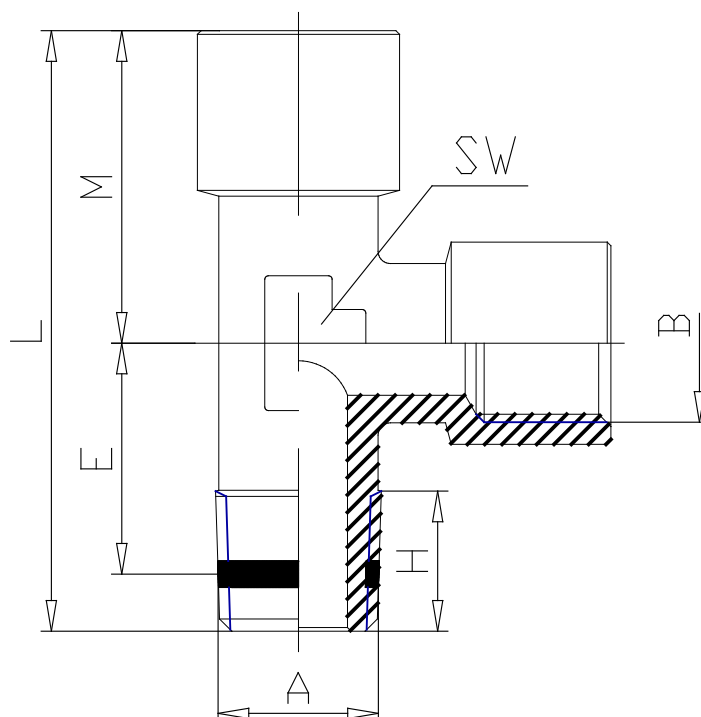

Mod. S2070 - Sprint fittings Serie S2000

Product code: S2070 1/4-1/4

Datasheet creation date: 19/05/2026 18:04

Check the most updated document online [click here](#)

■ TECHNICAL DATA

Mod.	S2070 1/4-1/4
------	---------------

Mod. S2070 - Sprint fittings Serie S2000

Product code: S2070 1/4-1/4

DIMENSIONS

A	R1/4
B	G1/4
E (mm)	15.0
H (mm)	11.0
L (mm)	46.0
M (mm)	23.0
SW (mm)	14