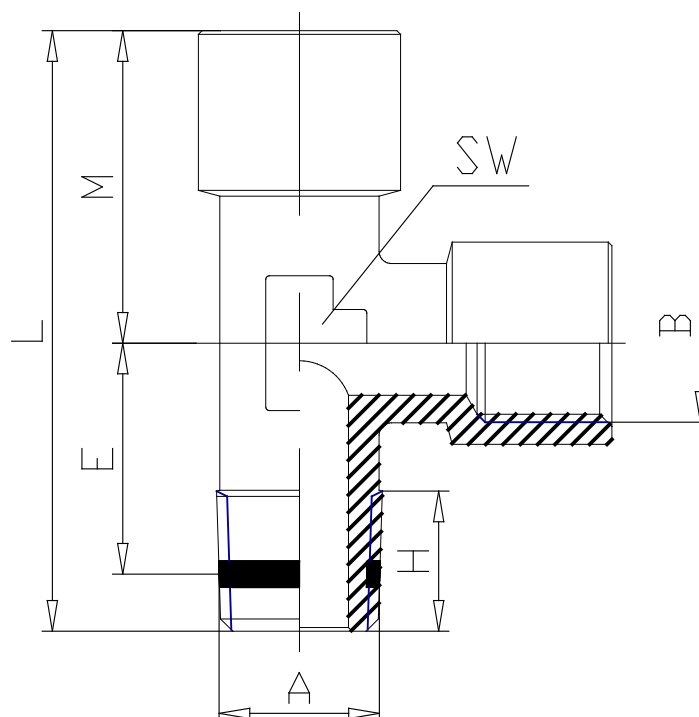

Mod. S2070 - Sprint fittings Serie S2000

Product code: S2070 1/2-1/2

Datasheet creation date: 19/05/2026 18:04

Check the most updated document online [click here](#)

TECHNICAL DATA

| | |
|------|---------------|
| Mod. | S2070 1/2-1/2 |
|------|---------------|

Mod. S2070 - Sprint fittings Serie S2000

Product code: S2070 1/2-1/2

DIMENSIONS

| | |
|----------------|------|
| A | R1/2 |
| B | G1/2 |
| E (mm) | 17.5 |
| H (mm) | 14.0 |
| L (mm) | 60.5 |
| M (mm) | 31.5 |
| SW (mm) | 20 |