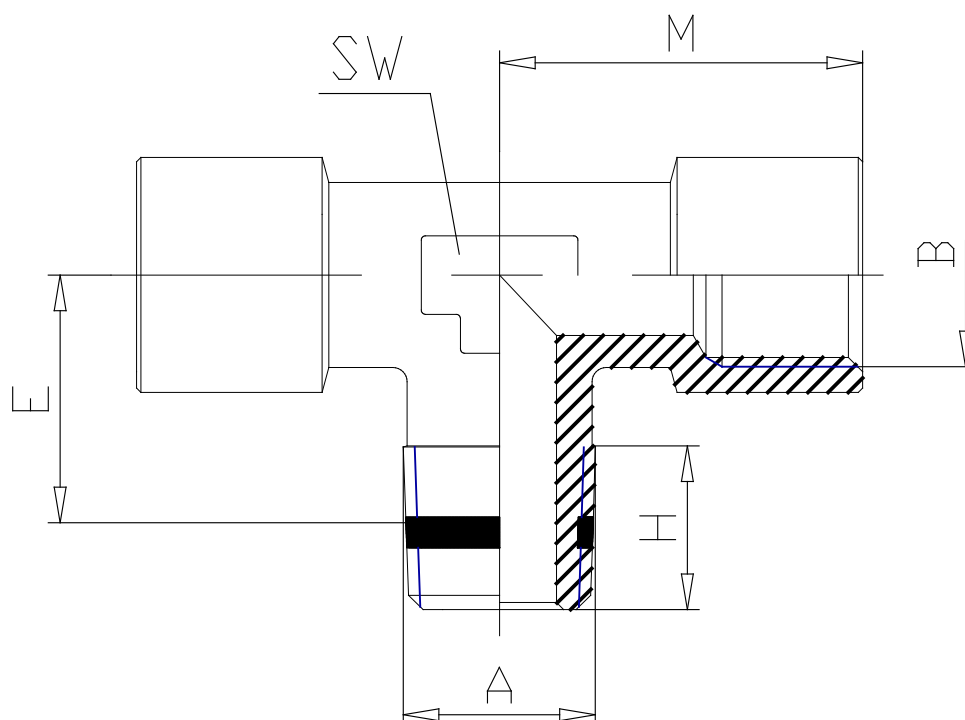

Mod. S2060 - Sprint fittings Serie S2000

Product code: S2060 1/8-1/8

Datasheet creation date: 19/05/2026 18:04

Check the most updated document online [click here](#)

TECHNICAL DATA

Mod.	S2060 1/8-1/8
------	---------------

Mod. S2060 - Sprint fittings Serie S2000

Product code: S2060 1/8-1/8

DIMENSIONS

A	R1/8
B	G1/8
E (mm)	11.5
H (mm)	8.5
M (mm)	19.0
SW (mm)	12