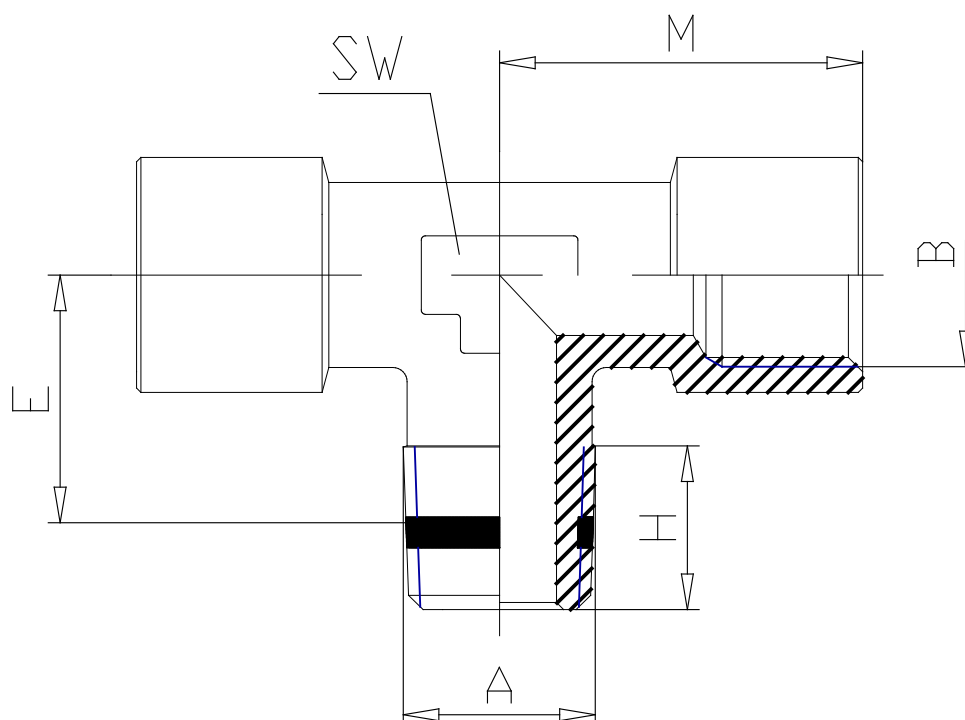

## Mod. S2060 - Sprint fittings Serie S2000

Product code: S2060 1/4-1/4

Datasheet creation date: 19/05/2026 18:05

Check the most updated document online [click here](#)

### TECHNICAL DATA

Mod.	S2060 1/4-1/4
------	---------------

## Mod. S2060 - Sprint fittings Serie S2000

Product code: S2060 1/4-1/4

### DIMENSIONS

<b>A</b>	R1/4
<b>B</b>	G1/4
<b>E (mm)</b>	15.0
<b>H (mm)</b>	11.5
<b>M (mm)</b>	23.0
<b>SW (mm)</b>	14