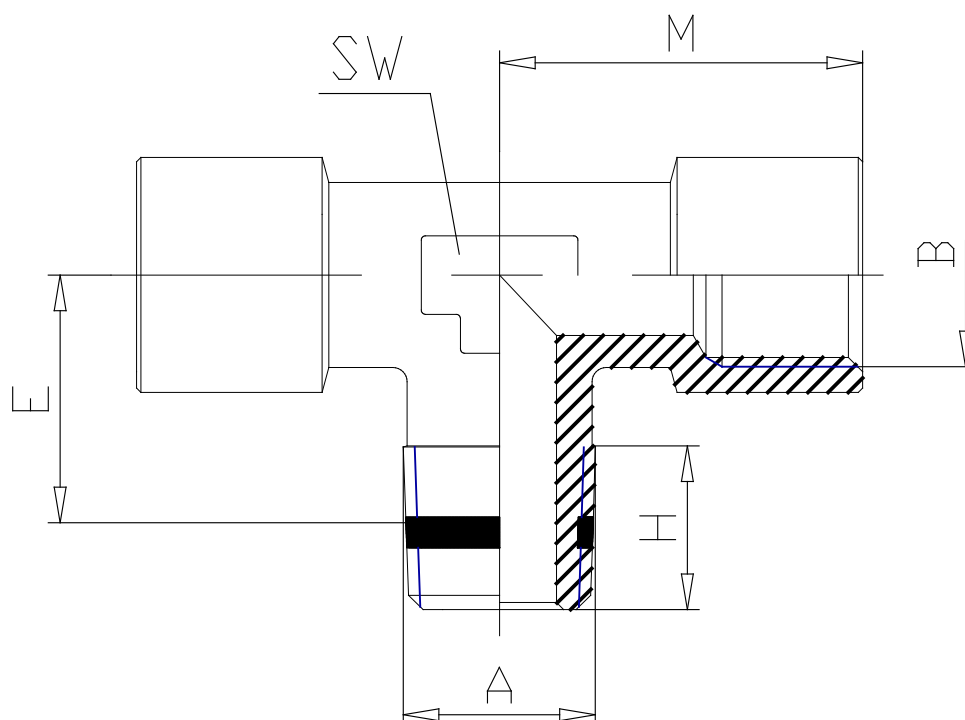

Mod. S2060 - Sprint fittings Serie S2000

Product code: S2060 1/2-1/2

Datasheet creation date: 19/05/2026 18:20

Check the most updated document online [click here](#)

TECHNICAL DATA

Mod.	S2060 1/2-1/2
------	---------------

Mod. S2060 - Sprint fittings Serie S2000

Product code: S2060 1/2-1/2

DIMENSIONS

A	R1/2
B	G1/2
E (mm)	17.5
H (mm)	14.0
M (mm)	31.5
SW (mm)	20