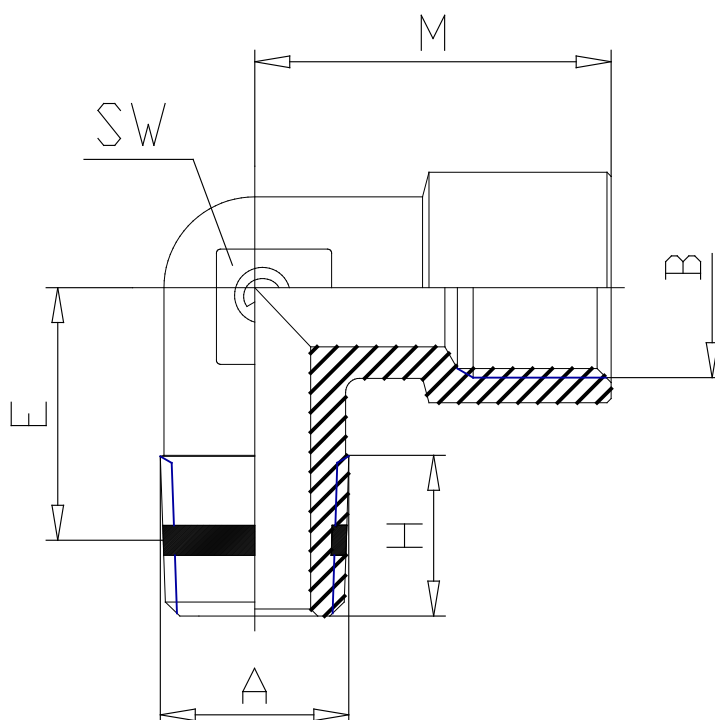

## Mod. S2020 - Sprint fittings Serie S2000

Product code: S2020 1/8-1/8

Datasheet creation date: 19/05/2026 08:54

Check the most updated document online [click here](#)

### TECHNICAL DATA

Mod.	S2020 1/8-1/8
------	---------------

## Mod. S2020 - Sprint fittings Serie S2000

Product code: S2020 1/8-1/8

### DIMENSIONS

<b>A</b>	R1/8
<b>B</b>	G1/8
<b>E (mm)</b>	11.5
<b>H (mm)</b>	8.5
<b>M (mm)</b>	19.0
<b>SW (mm)</b>	12