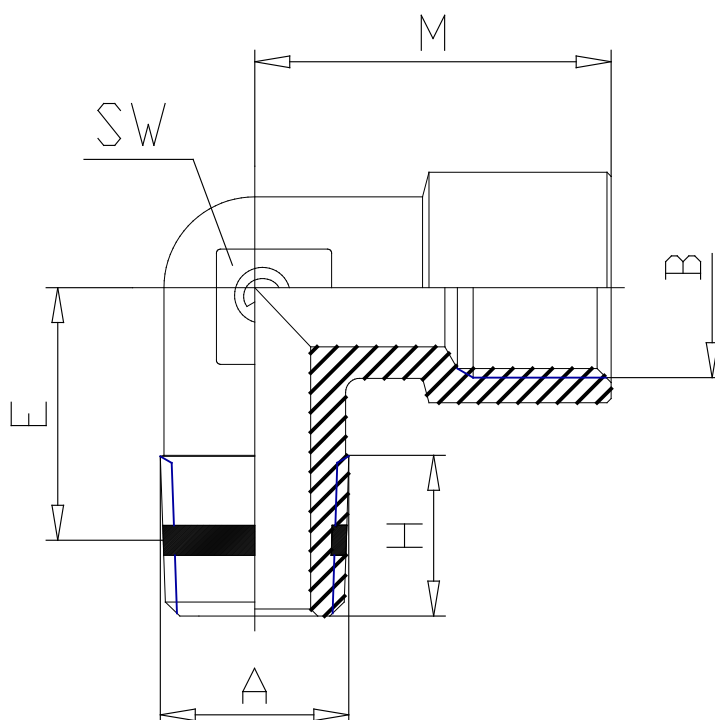

Mod. S2020 - Sprint fittings Serie S2000

Product code: S2020 1/4-1/4

Datasheet creation date: 19/05/2026 08:53

Check the most updated document online [click here](#)

TECHNICAL DATA

Mod.	S2020 1/4-1/4
------	---------------

Mod. S2020 - Sprint fittings Serie S2000

Product code: S2020 1/4-1/4

DIMENSIONS

A	R1/4
B	G1/4
E (mm)	15.0
H (mm)	11.0
M (mm)	23.0
SW (mm)	14