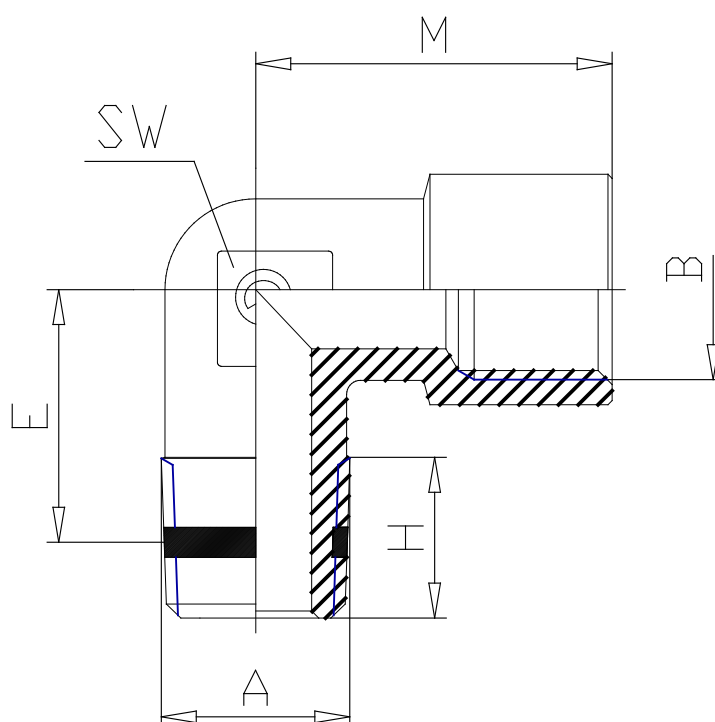

Mod. S2020 - Sprint fittings Serie S2000

Product code: S2020 1/2-1/2

Datasheet creation date: 19/05/2026 08:54

Check the most updated document online [click here](#)

TECHNICAL DATA

Mod.	S2020 1/2-1/2
------	---------------

Mod. S2020 - Sprint fittings Serie S2000

Product code: S2020 1/2-1/2

DIMENSIONS

A	R1/2
B	G1/2
E (mm)	17.5
H (mm)	14.0
M (mm)	31.5
SW (mm)	20