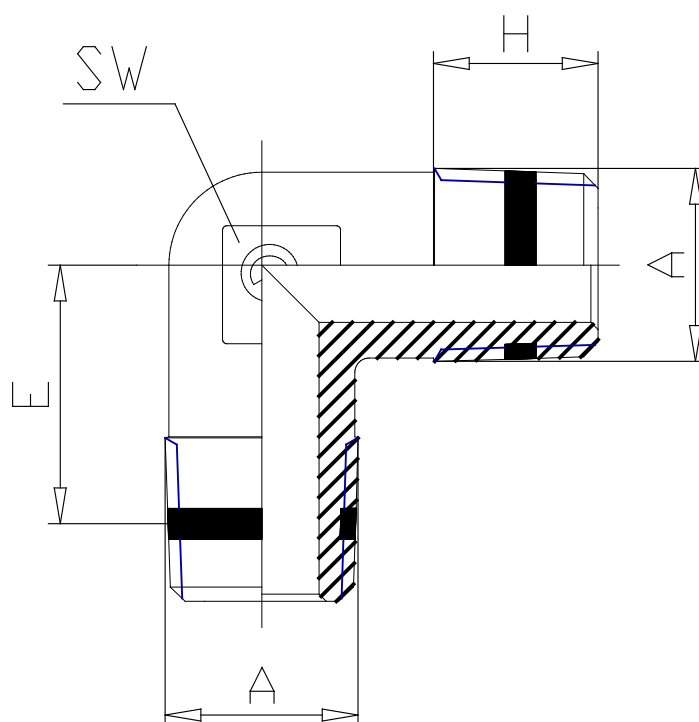

Mod. S2010 - Sprint fittings Serie S2000

Product code: S2010 3/8

Datasheet creation date: 19/05/2026 18:04

Check the most updated document online [click here](#)

■ TECHNICAL DATA

Mod.	S2010 3/8
------	-----------

Mod. S2010 - Sprint fittings Serie S2000

Product code: S2010 3/8

DIMENSIONS

A	R3/8
E (mm)	15.5
H (mm)	11.5
SW (mm)	14