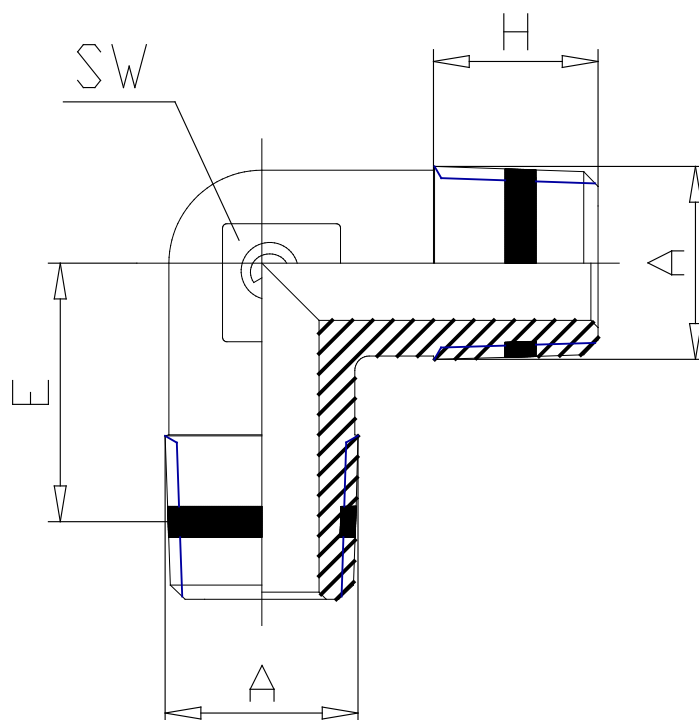

Mod. S2010 - Sprint fittings Serie S2000

Product code: S2010 1/8

Datasheet creation date: 19/05/2026 18:04

Check the most updated document online [click here](#)

■ TECHNICAL DATA

Mod.	S2010 1/8
------	-----------

Mod. S2010 - Sprint fittings Serie S2000

Product code: S2010 1/8

DIMENSIONS

A	R1/8
E (mm)	11.5
H (mm)	7.5
SW (mm)	9