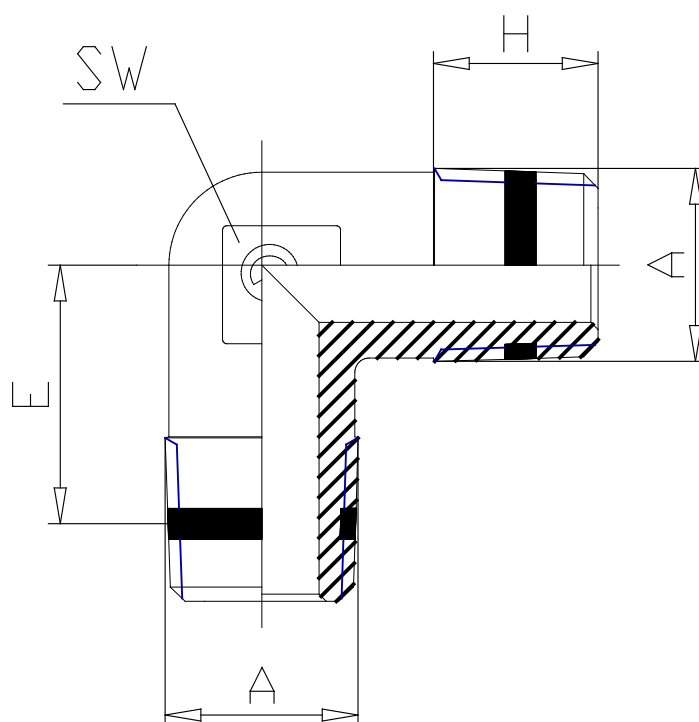

## Mod. S2010 - Sprint fittings Serie S2000

Product code: S2010 1/4

Datasheet creation date: 19/05/2026 18:04

Check the most updated document online [click here](#)

### ■ TECHNICAL DATA

Mod.	S2010 1/4
------	-----------

## Mod. S2010 - Sprint fittings Serie S2000

Product code: S2010 1/4

### **DIMENSIONS**

<b>A</b>	R1/4
<b>E (mm)</b>	13.5
<b>H (mm)</b>	11.0
<b>SW (mm)</b>	12