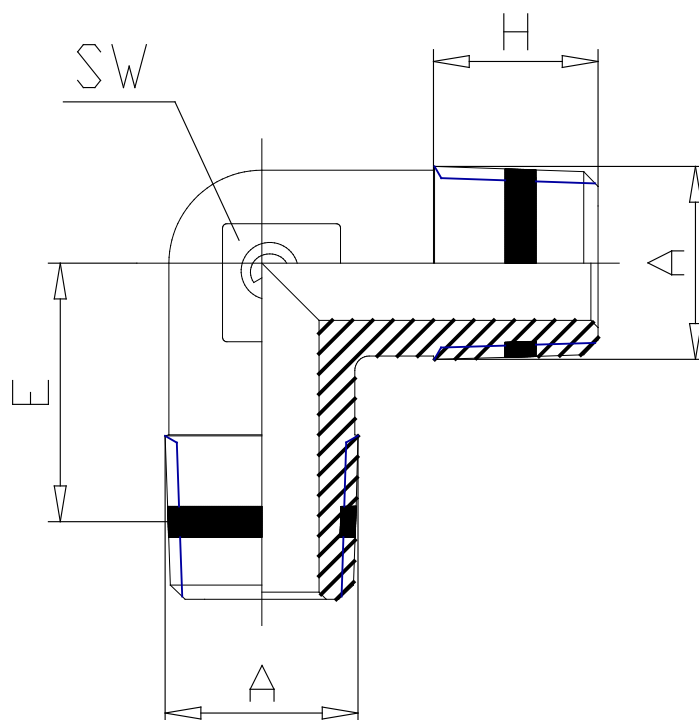

Mod. S2010 - Sprint fittings Serie S2000

Product code: S2010 1/2

Datasheet creation date: 19/05/2026 18:20

Check the most updated document online [click here](#)

TECHNICAL DATA

Mod.	S2010 1/2
------	-----------

Mod. S2010 - Sprint fittings Serie S2000

Product code: S2010 1/2

DIMENSIONS

A	R1/2
E (mm)	16.0
H (mm)	14.0
SW (mm)	16