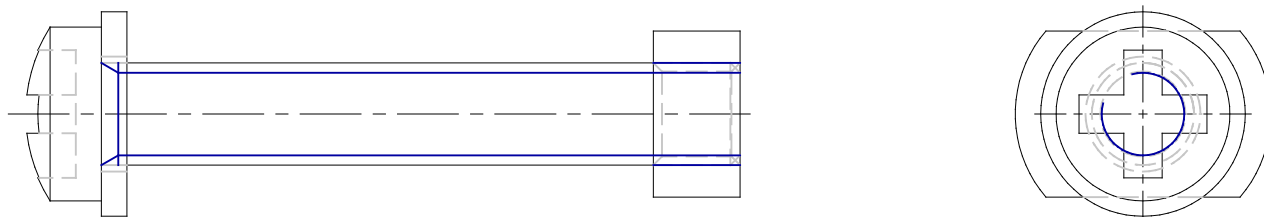

Mod. PCV - Accessory to mount valves on the cylinder

Product code: PCV-61-K8

Datasheet creation date: 19/05/2026 09:00

Check the most updated document online [click here](#)

TECHNICAL DATA

Mod.	PCV-61-K8
------	-----------

Mod. PCV - Accessory to mount valves on the cylinder

Product code: PCV-61-K8

DIMENSIONS

Mod.	PCV-61-K8
-------------	-----------