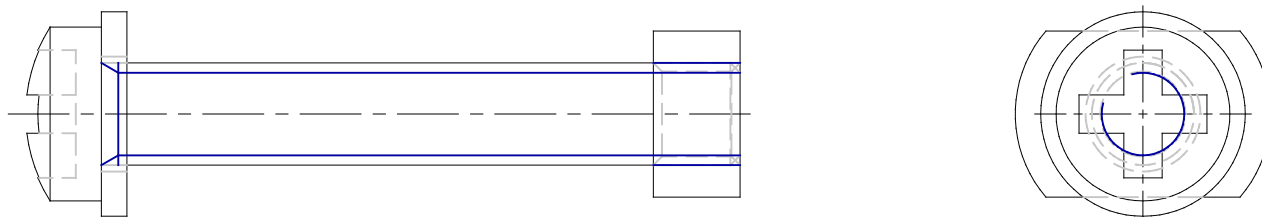

Mod. PCV - Accessory to mount valves on the cylinder

Product code: PCV-61-K4

Datasheet creation date: 19/05/2026 08:54

Check the most updated document online [click here](#)

TECHNICAL DATA

Mod.	PCV-61-K4
------	-----------

Mod. PCV - Accessory to mount valves on the cylinder

Product code: PCV-61-K4

DIMENSIONS

Mod.	PCV-61-K4
------	-----------