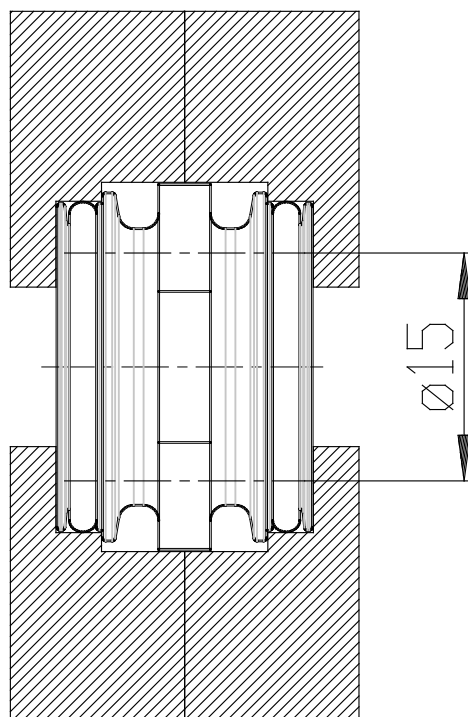

## Intermediate joining cartridge - Series MD

Product code: MD1-C

Datasheet creation date: 19/05/2026 08:34

Check the most updated document online [click here](#)

## Intermediate joining cartridge - Series MD

Product code: MD1-C

### **DIMENSIONS**

<b>Series</b>	MD1-C
---------------	-------