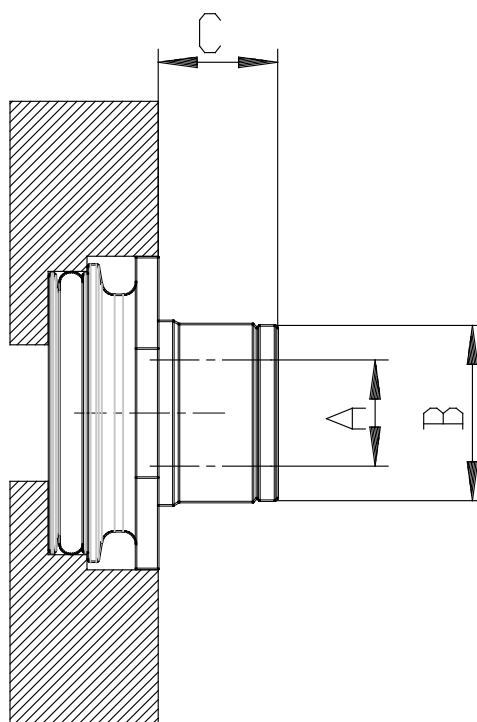

Threaded cartridges - Series MD

Product code: MD1-A-6

Datasheet creation date: 19/05/2026 09:01

Check the most updated document online [click here](#)

TECHNICAL DATA

Series	MD1-A
--------	-------

Threaded cartridges - Series MD

Product code: MD1-A-6

DIMENSIONS

Series	MD1-A
---------------	-------