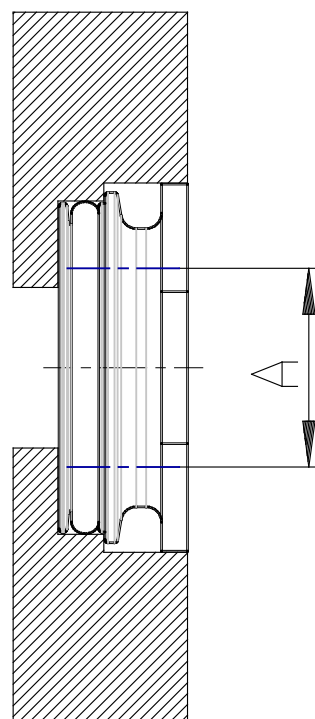

Threaded cartridges - Series MD

Product code: MD1-A-3/8

Datasheet creation date: 19/05/2026 08:55

Check the most updated document online [click here](#)

TECHNICAL DATA

Series	MD1-A
--------	-------

Threaded cartridges - Series MD

Product code: MD1-A-3/8

DIMENSIONS

Series	MD1-A
---------------	-------