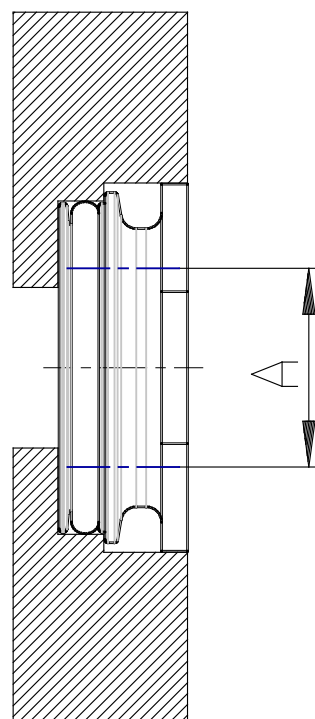

## Threaded cartridges - Series MD

Product code: MD1-A-1/8

Datasheet creation date: 19/05/2026 08:33

Check the most updated document online [click here](#)

## Threaded cartridges - Series MD

Product code: MD1-A-1/8

### **DIMENSIONS**

<b>Series</b>	MD1-A
---------------	-------