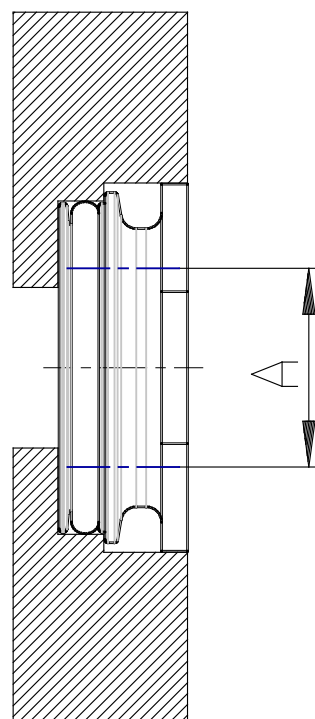

Threaded cartridges - Series MD

Product code: MD1-A-1/4

Datasheet creation date: 19/05/2026 08:33

Check the most updated document online [click here](#)

TECHNICAL DATA

Series	MD1-A
--------	-------

Threaded cartridges - Series MD

Product code: MD1-A-1/4

DIMENSIONS

Series	MD1-A
---------------	-------