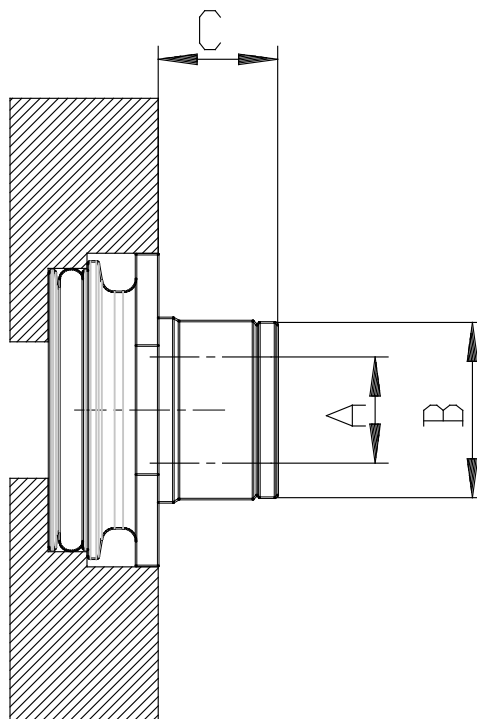

Threaded cartridges - Series MD

Product code: MD1-A-10

Datasheet creation date: 19/05/2026 08:33

Check the most updated document online [click here](#)

TECHNICAL DATA

Series	MD1-A
--------	-------

Threaded cartridges - Series MD

Product code: MD1-A-10

DIMENSIONS

Series	MD1-A
--------	-------